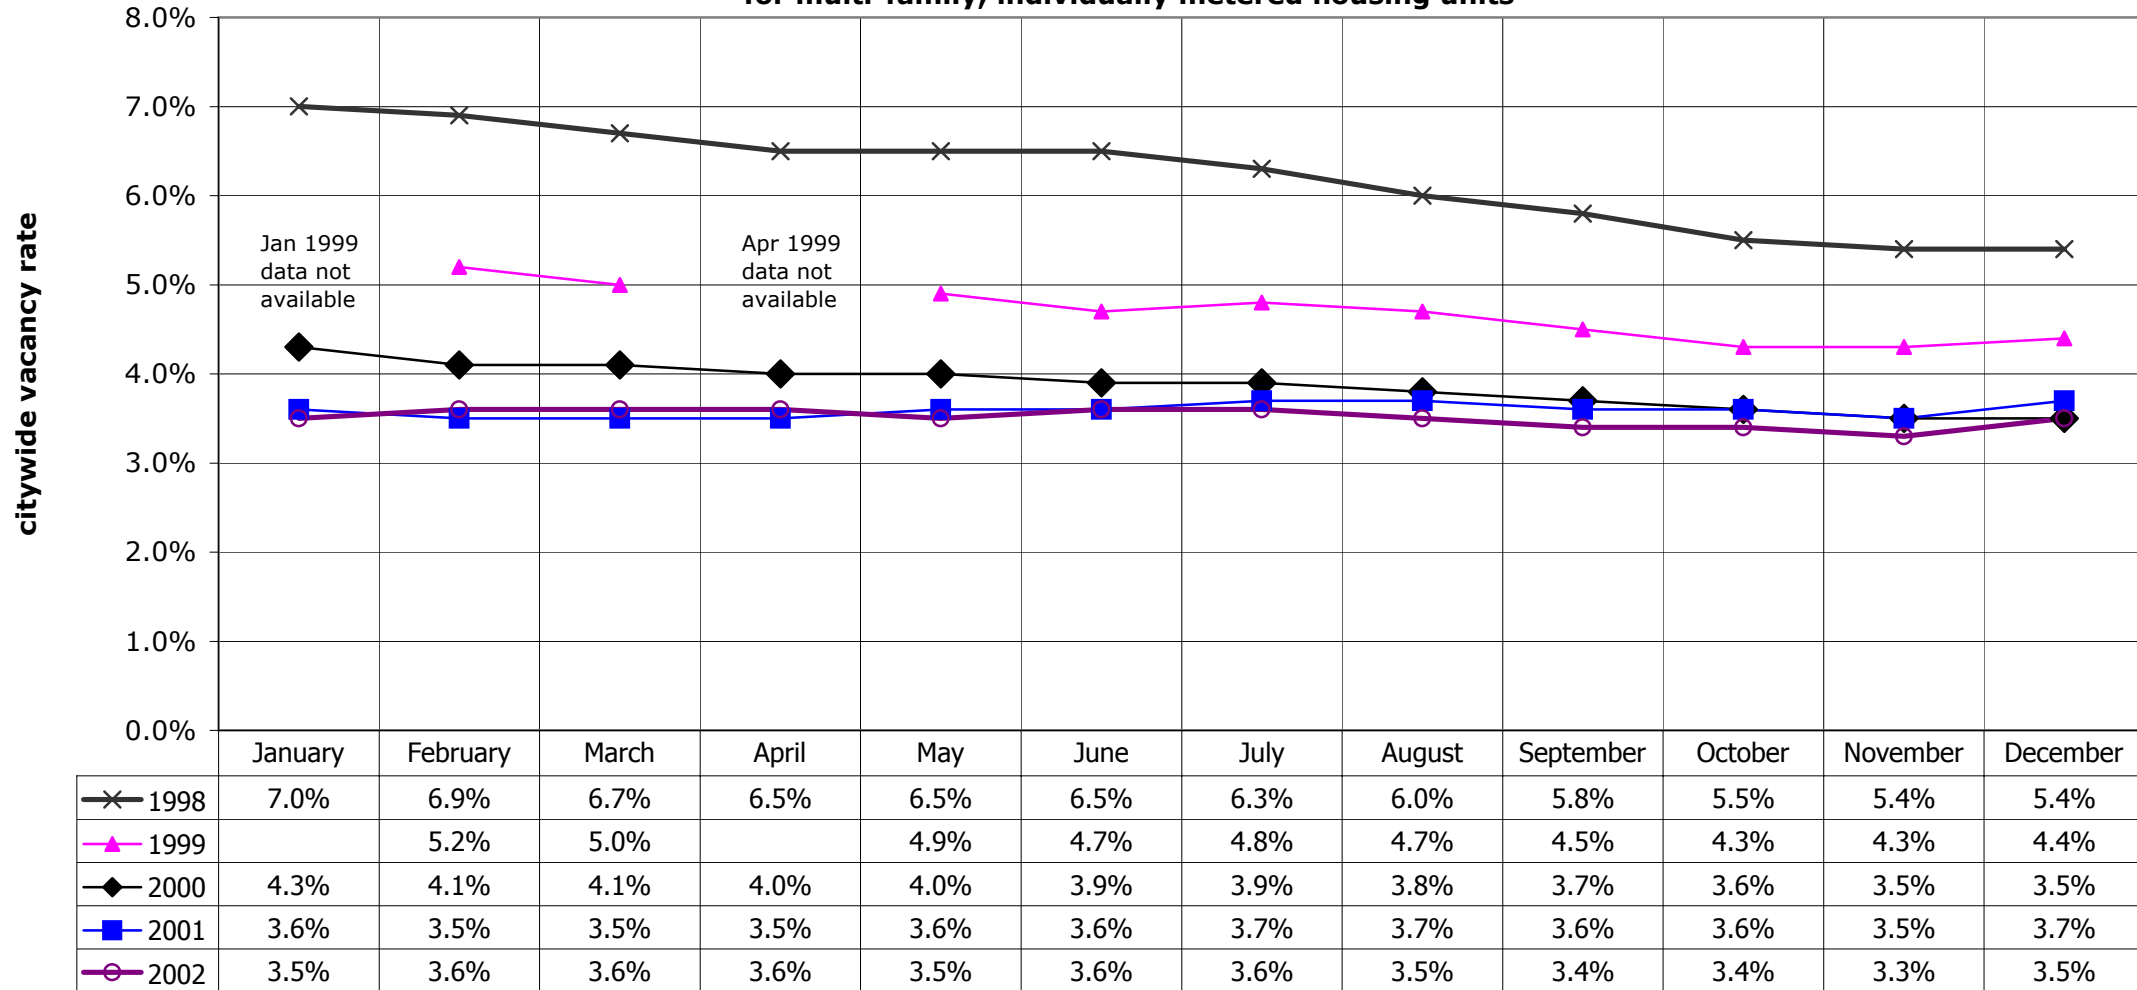

**City of Los Angeles
 CITYWIDE vacancy rate from January 1998 through December 2002
 for multi-family, individually metered housing units**

Source: compiled by Los Angeles Housing Department from
 Los Angeles Department of Water and Power idle meter data