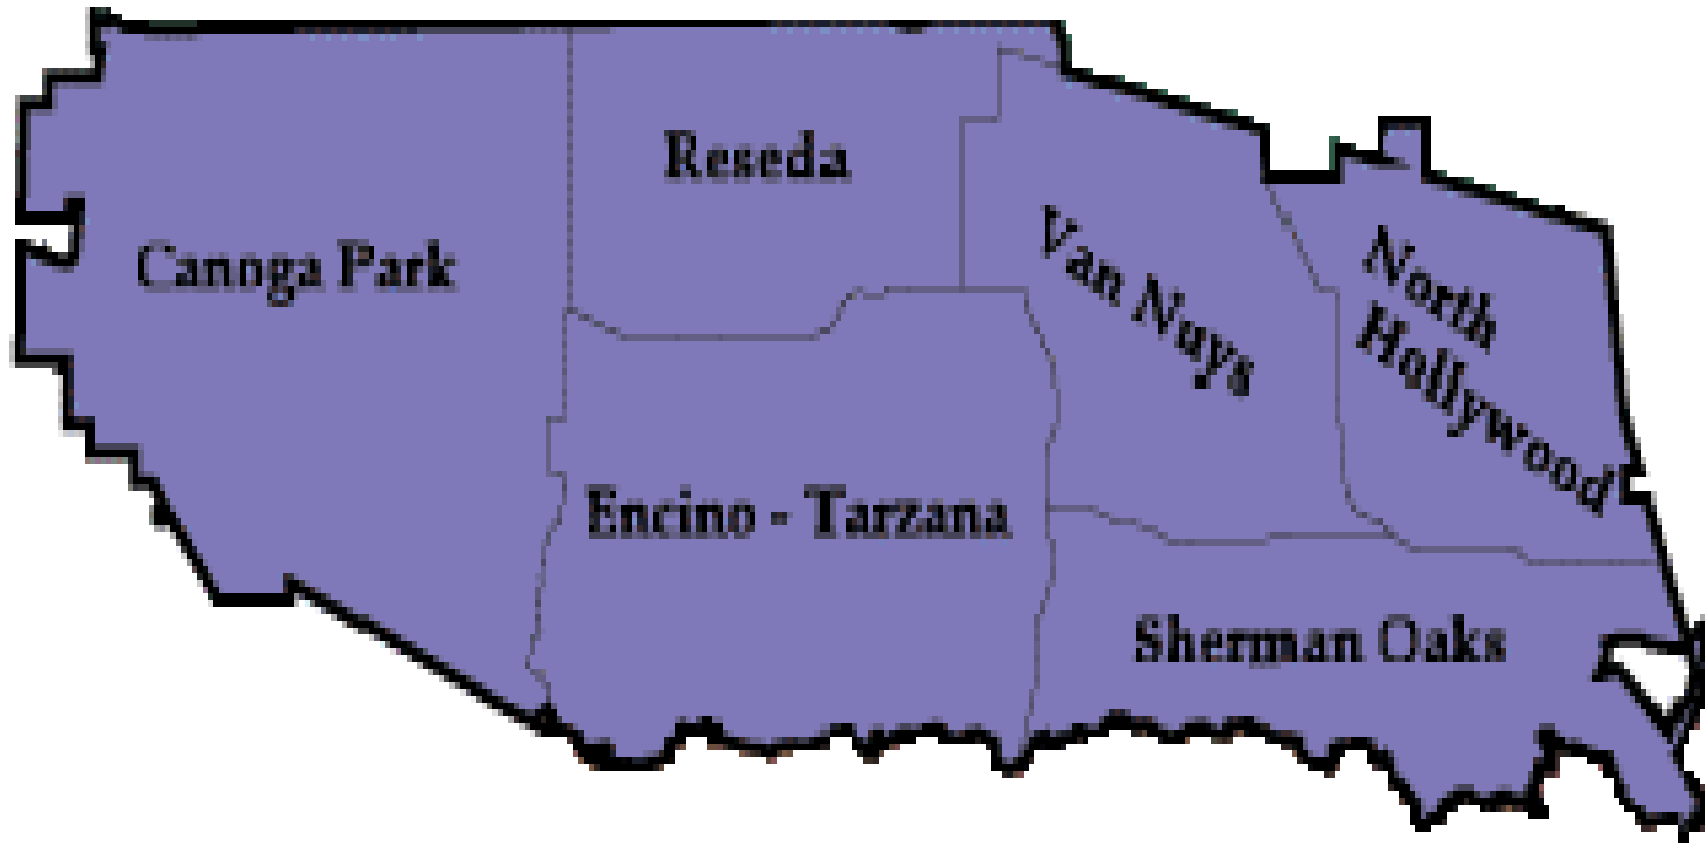

CIPA 4 South Valley

CIPA 4 BOUNDARY

- *North – Roscoe Blvd., North Sepulveda Blvd., Raymer St., Whitsett Ave., Saticoy St., Laurel Canyon, Metrolink Tracks, Vineland Ave., Sherman Way, Clybourn Ave., Cohasset St.
- *South – Mulholland Dr., Hollywood Fwy., Barham Blvd.
- *East – LA City Boundary
- *West – LA City Boundary